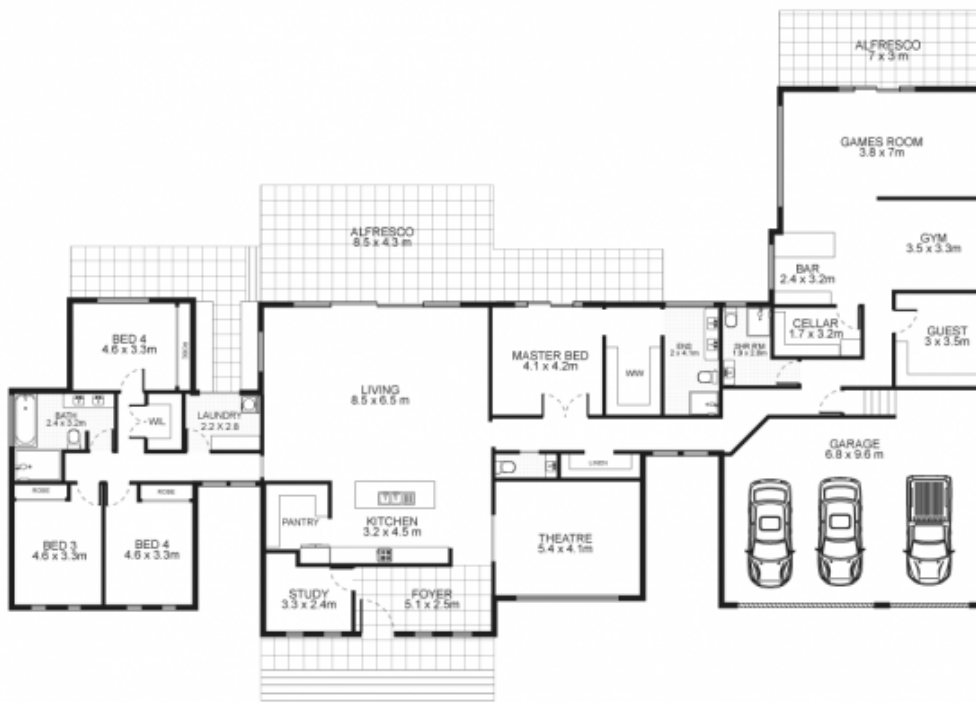

An exceptional custom built home designed for modern family living that provides luxury and lifestyle.

A flexible floorplan for 2 families.

This property is highly recommended for inspection to appreciate the scale and quality that is on offer.

Sleek ultra modern kitchen with butlers pantry

[For full version visit the website](#)

Type : House
Land Size : 9133 sqm
View : <https://www.lumby.com.au/8332109>

Kate Lumby
02 9651 2788

38 Wianamatta Circuit, Cattai

Disclaimer: Dimensions are approximate and should only be used as a guide they are not to scale and no liability will be accepted

Lumby Hampson
Real Estate Since 1968