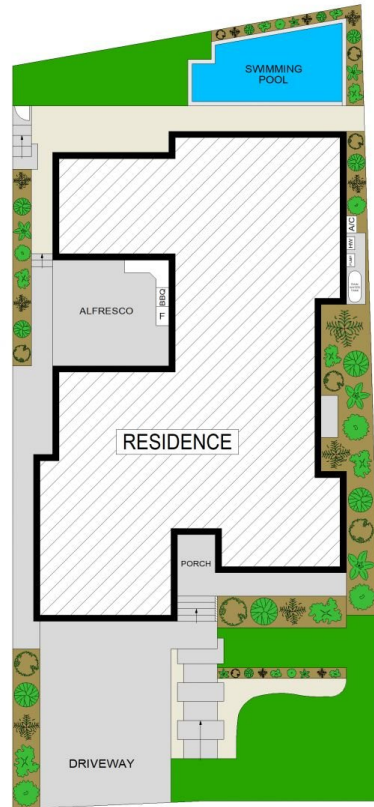

17 Tooloom Close North Kellyville NSW

 4  2  2

Stunning Modern Retreat Opposite Bush Reserve

Welcome home to this breathtaking contemporary residence that perfectly balances luxury and tranquillity. Nestled amongst high-end lifestyle properties, this near-new custom built by Master Builders 'Sydney Designer Homes', this single-level home is a testament to superior craftsmanship and contemporary design.

A masterpiece of luxury, sophisticated modern design and natural beauty offering an unparalleled living experience in the heart of North Kellyville.

Primely located in a prestigious and coveted cul-de-sac, this home is uniquely positioned opposite on 609 sqm parcel opposite a serene bushland reserve, providing a peaceful backdrop and a sense of seclusion.

[For full version visit the website](#)

For Sale

Type : House
Land Size : 609 sqm
View : <https://www.lumby.com.au/8212943>

Kate Lumby
02 9651 2788

GROUND FLOOR

SITE PLAN

17 Tooloom Close, NORTH KELLYVILLE

Dimensions are approximate. All information contained herein is gathered from sources we believe reliable. However, we cannot guarantee its accuracy and interested persons should rely on their own enquiries