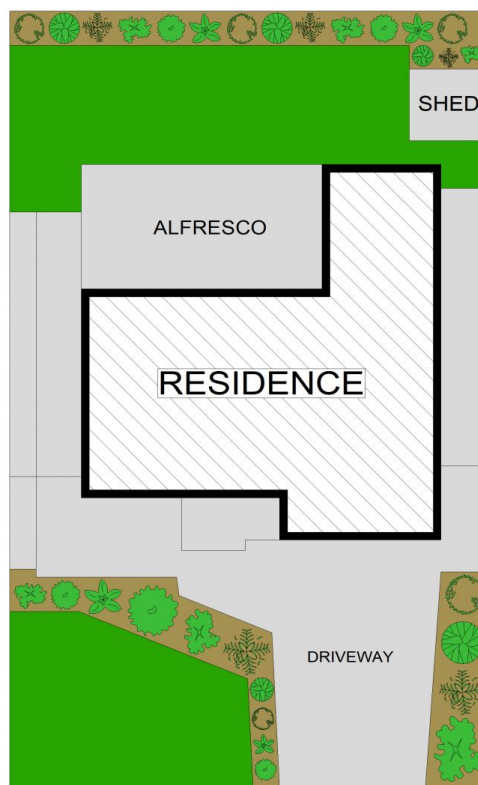

25 Langford Smith Close, KELLYVILLE

Dimensions are approximate. All information contained herein is gathered from sources we believe reliable. However, we cannot guarantee its accuracy and interested persons should rely on their own enquiries