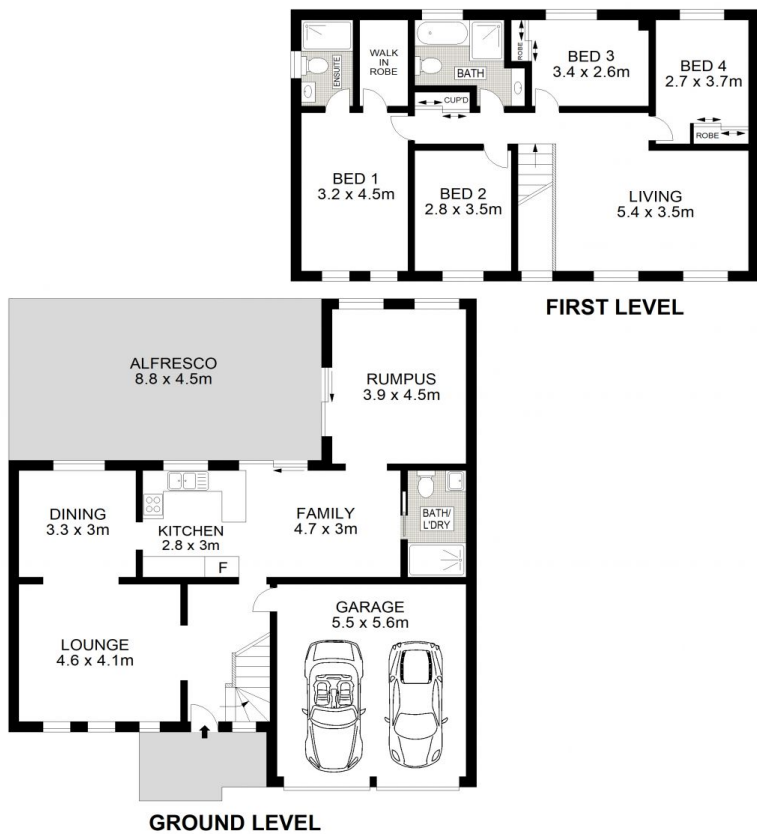

25 Langford Smith Close, KELLYVILLE

Dimensions are approximate. All information contained herein is gathered from sources we believe reliable. However, we cannot guarantee its accuracy and interested persons should rely on their own enquiries